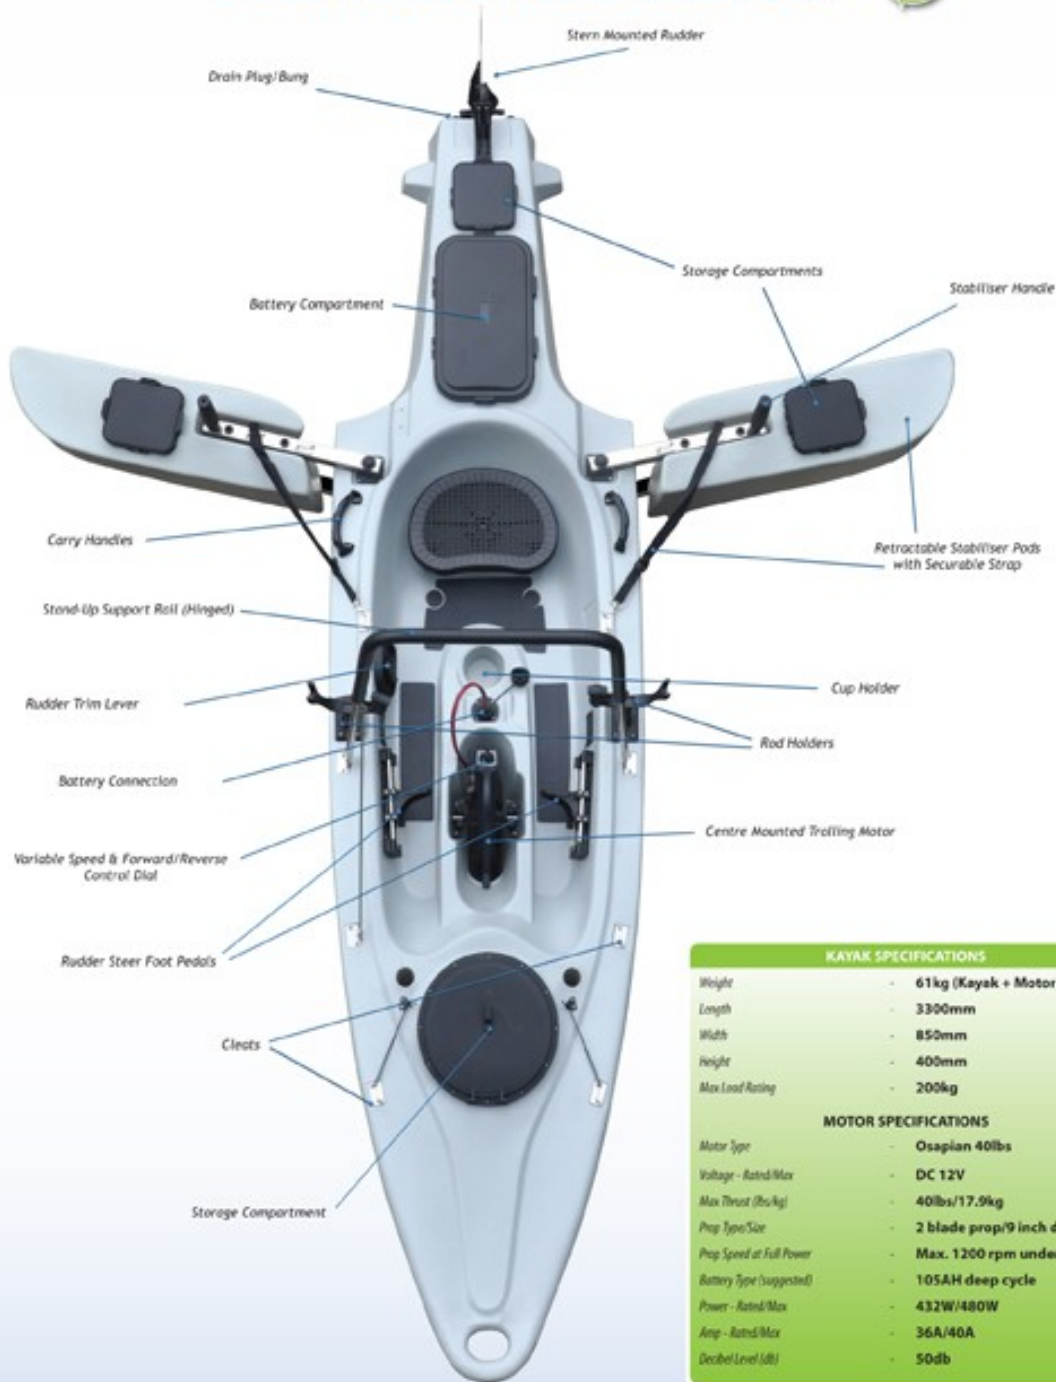

HASWING

NEXT GENERATION ELECTRIC OUTBOARDS

WINIX FISHING KAYAK

KAYAK SPECIFICATIONS	
Weight	- 61kg (Kayak + Motor)
Length	- 3300mm
Width	- 850mm
Height	- 400mm
Max Load Rating	- 200kg
MOTOR SPECIFICATIONS	
Motor Type	- Osaplan 40lbs
Voltage - Rated/Max	- DC 12V
Max Thrust (lbs/kg)	- 40lbs/17.9kg
Prop Type/Size	- 2 blade prop/9 inch diam
Prop Speed at Full Power	- Max. 1200 rpm underwater
Battery Type (suggested)	- 105AH deep cycle
Power - Rated/Max	- 432W/480W
Amp - Rated/Max	- 36A/40A
Decibel Level (dB)	- 50db

Available From

Raptor Kayaks Canada

RETRACTABLE STABILIZER

1

RUDDER CONTROL

2

ROD HOLDERS

3

AVAILABLE FROM

STAND UP SUPPORT

HAVING STAND UP SUPPORT FOR MAKING IT MORE SECURE
AND GETTING BETTER VIEW

Rod Holder

Steering Pedals

Speed Control

Battery Compartment

Electric Motor

Rudder